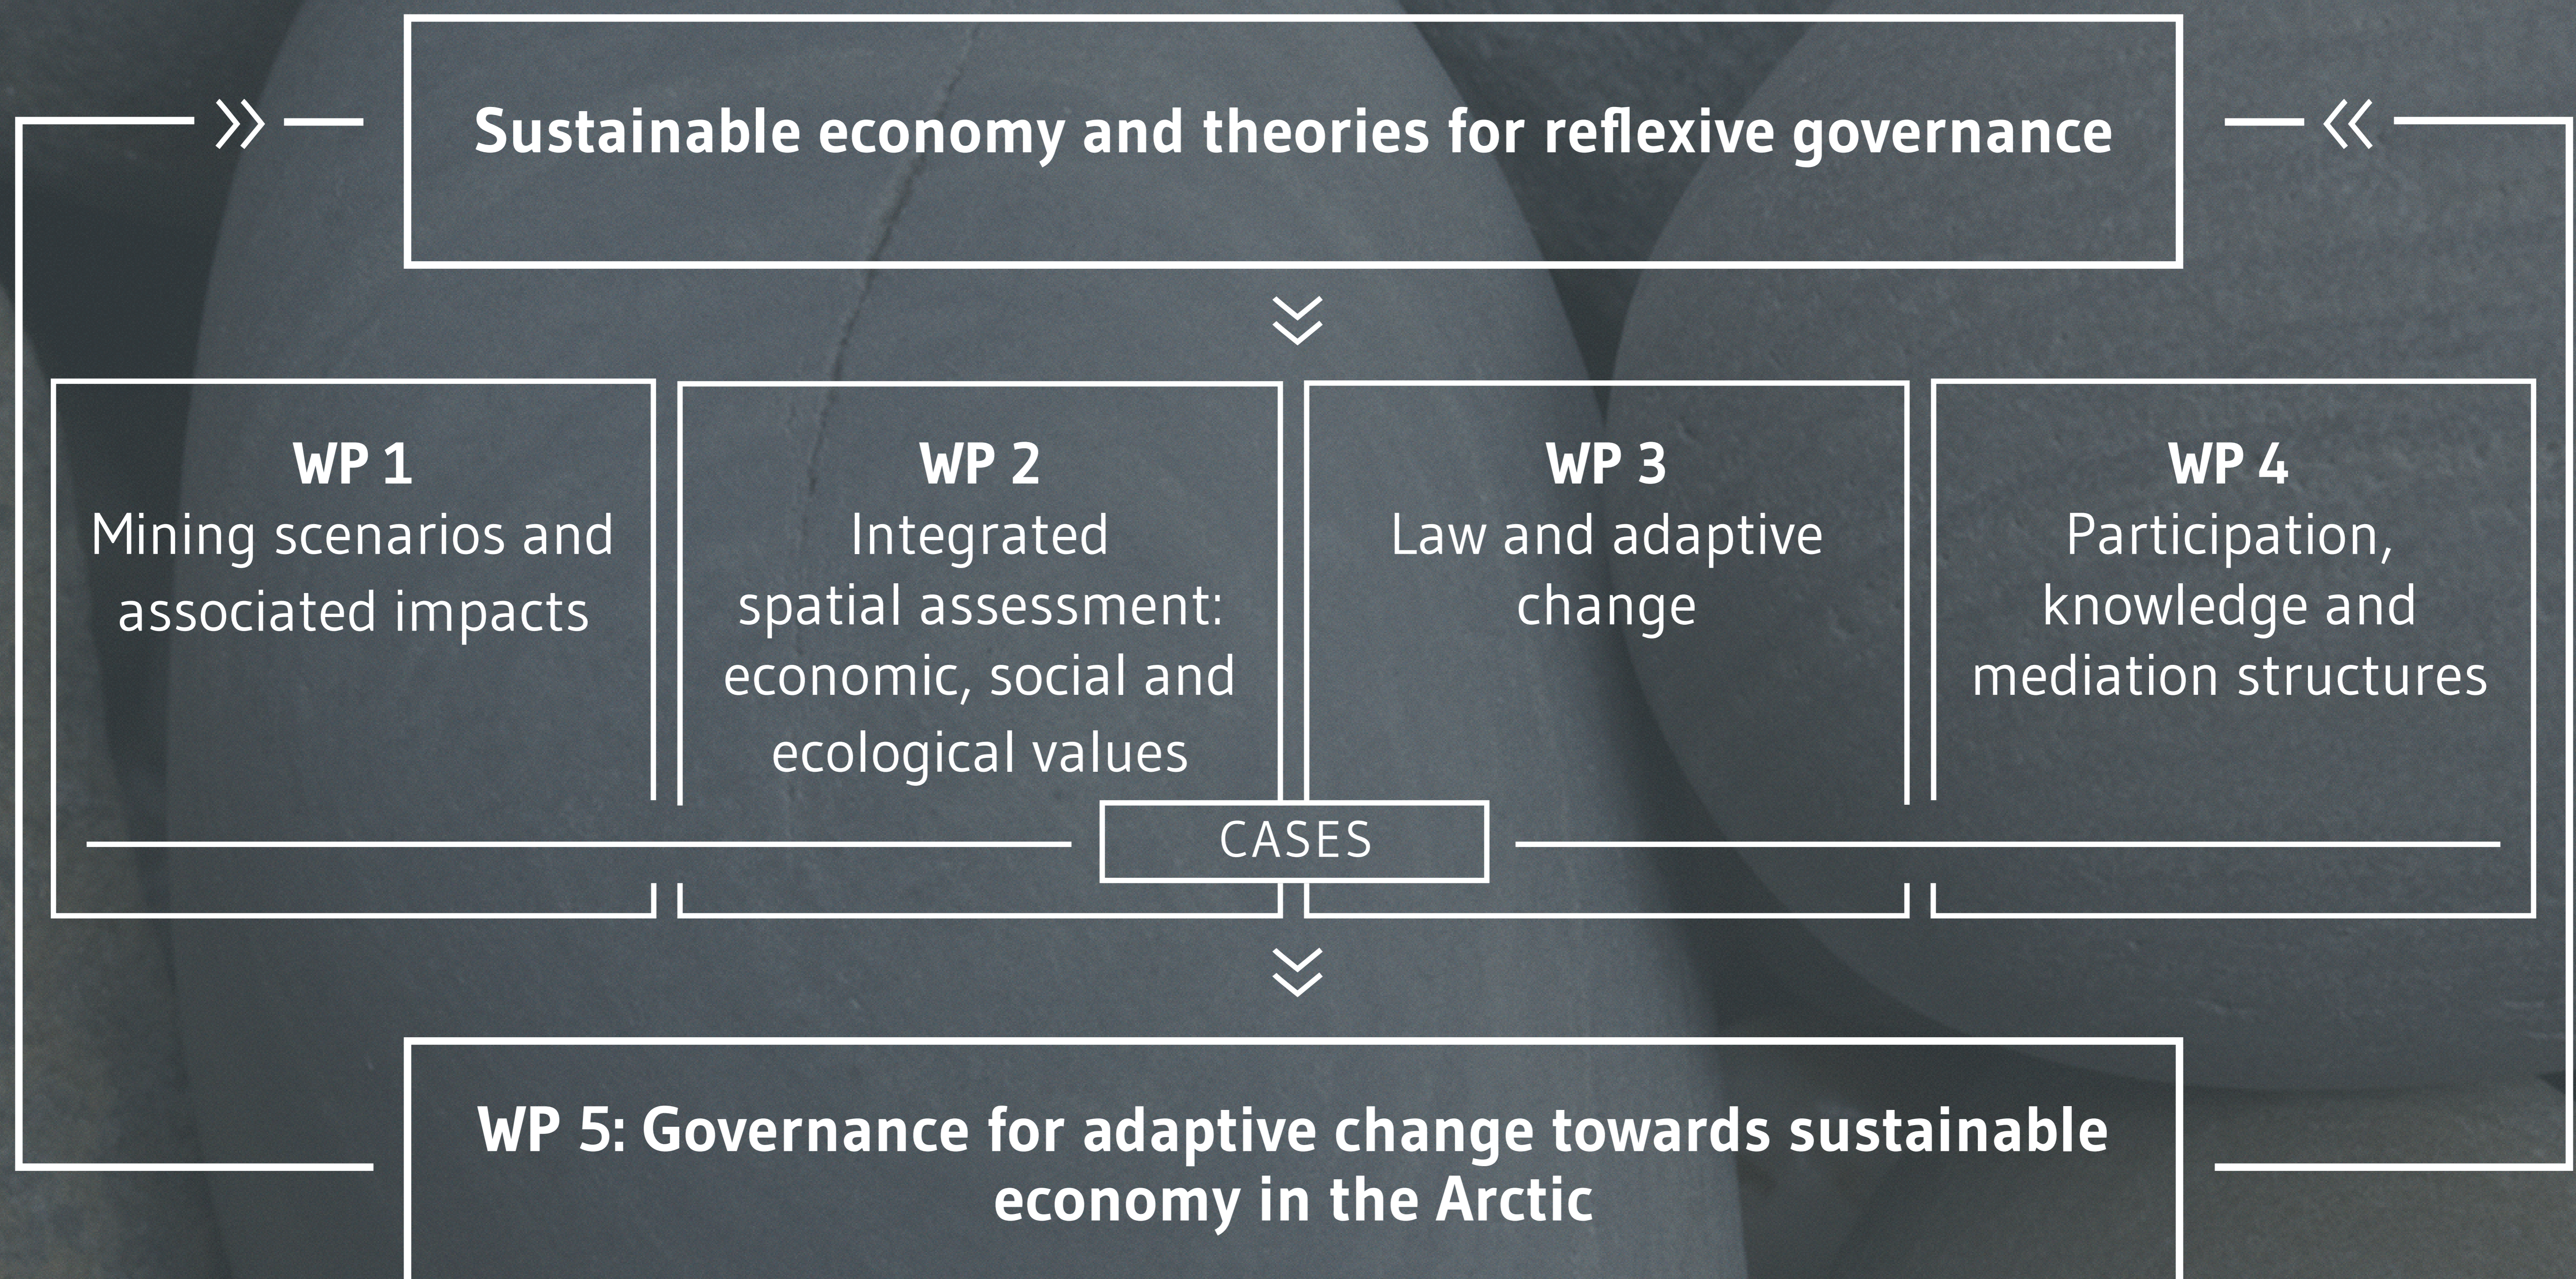

GOVADA

Governing adaptive change towards sustainable economy in the Arctic

University of Lapland - Geological Survey of Finland - Natural Resources Institute Finland

Duration of the project 1.9.2014 - 31.7.2018

The challenge of a sustainable economy in the Arctic calls for a better knowledge base to inform infrastructure-related decisions and improve social institutions to enable adaptive governance of land resources on which different livelihoods depend. As a response to this challenge, we aim in an iterative and integrated way to:

1. Develop and test scenario methodology for estimating the possible development of the mining industry in the Arctic; and develop methodology of assessing economic, social and environmental impacts associated to scenarios;
2. Develop and test a GIS-based method for the adaptive management of mining environments that gives full consideration to socioeconomic and ecological values of competing land uses;
3. Assess how law supports or suppresses adaptive governance towards sustainable economy and develop law's adaptive capacity;
4. Examine the role of various kinds of knowledge and develop, through action research approaches, mediation structures; and
5. Provide new insights how to improve, in an integrated way, both knowledge base and processes of decision-making.